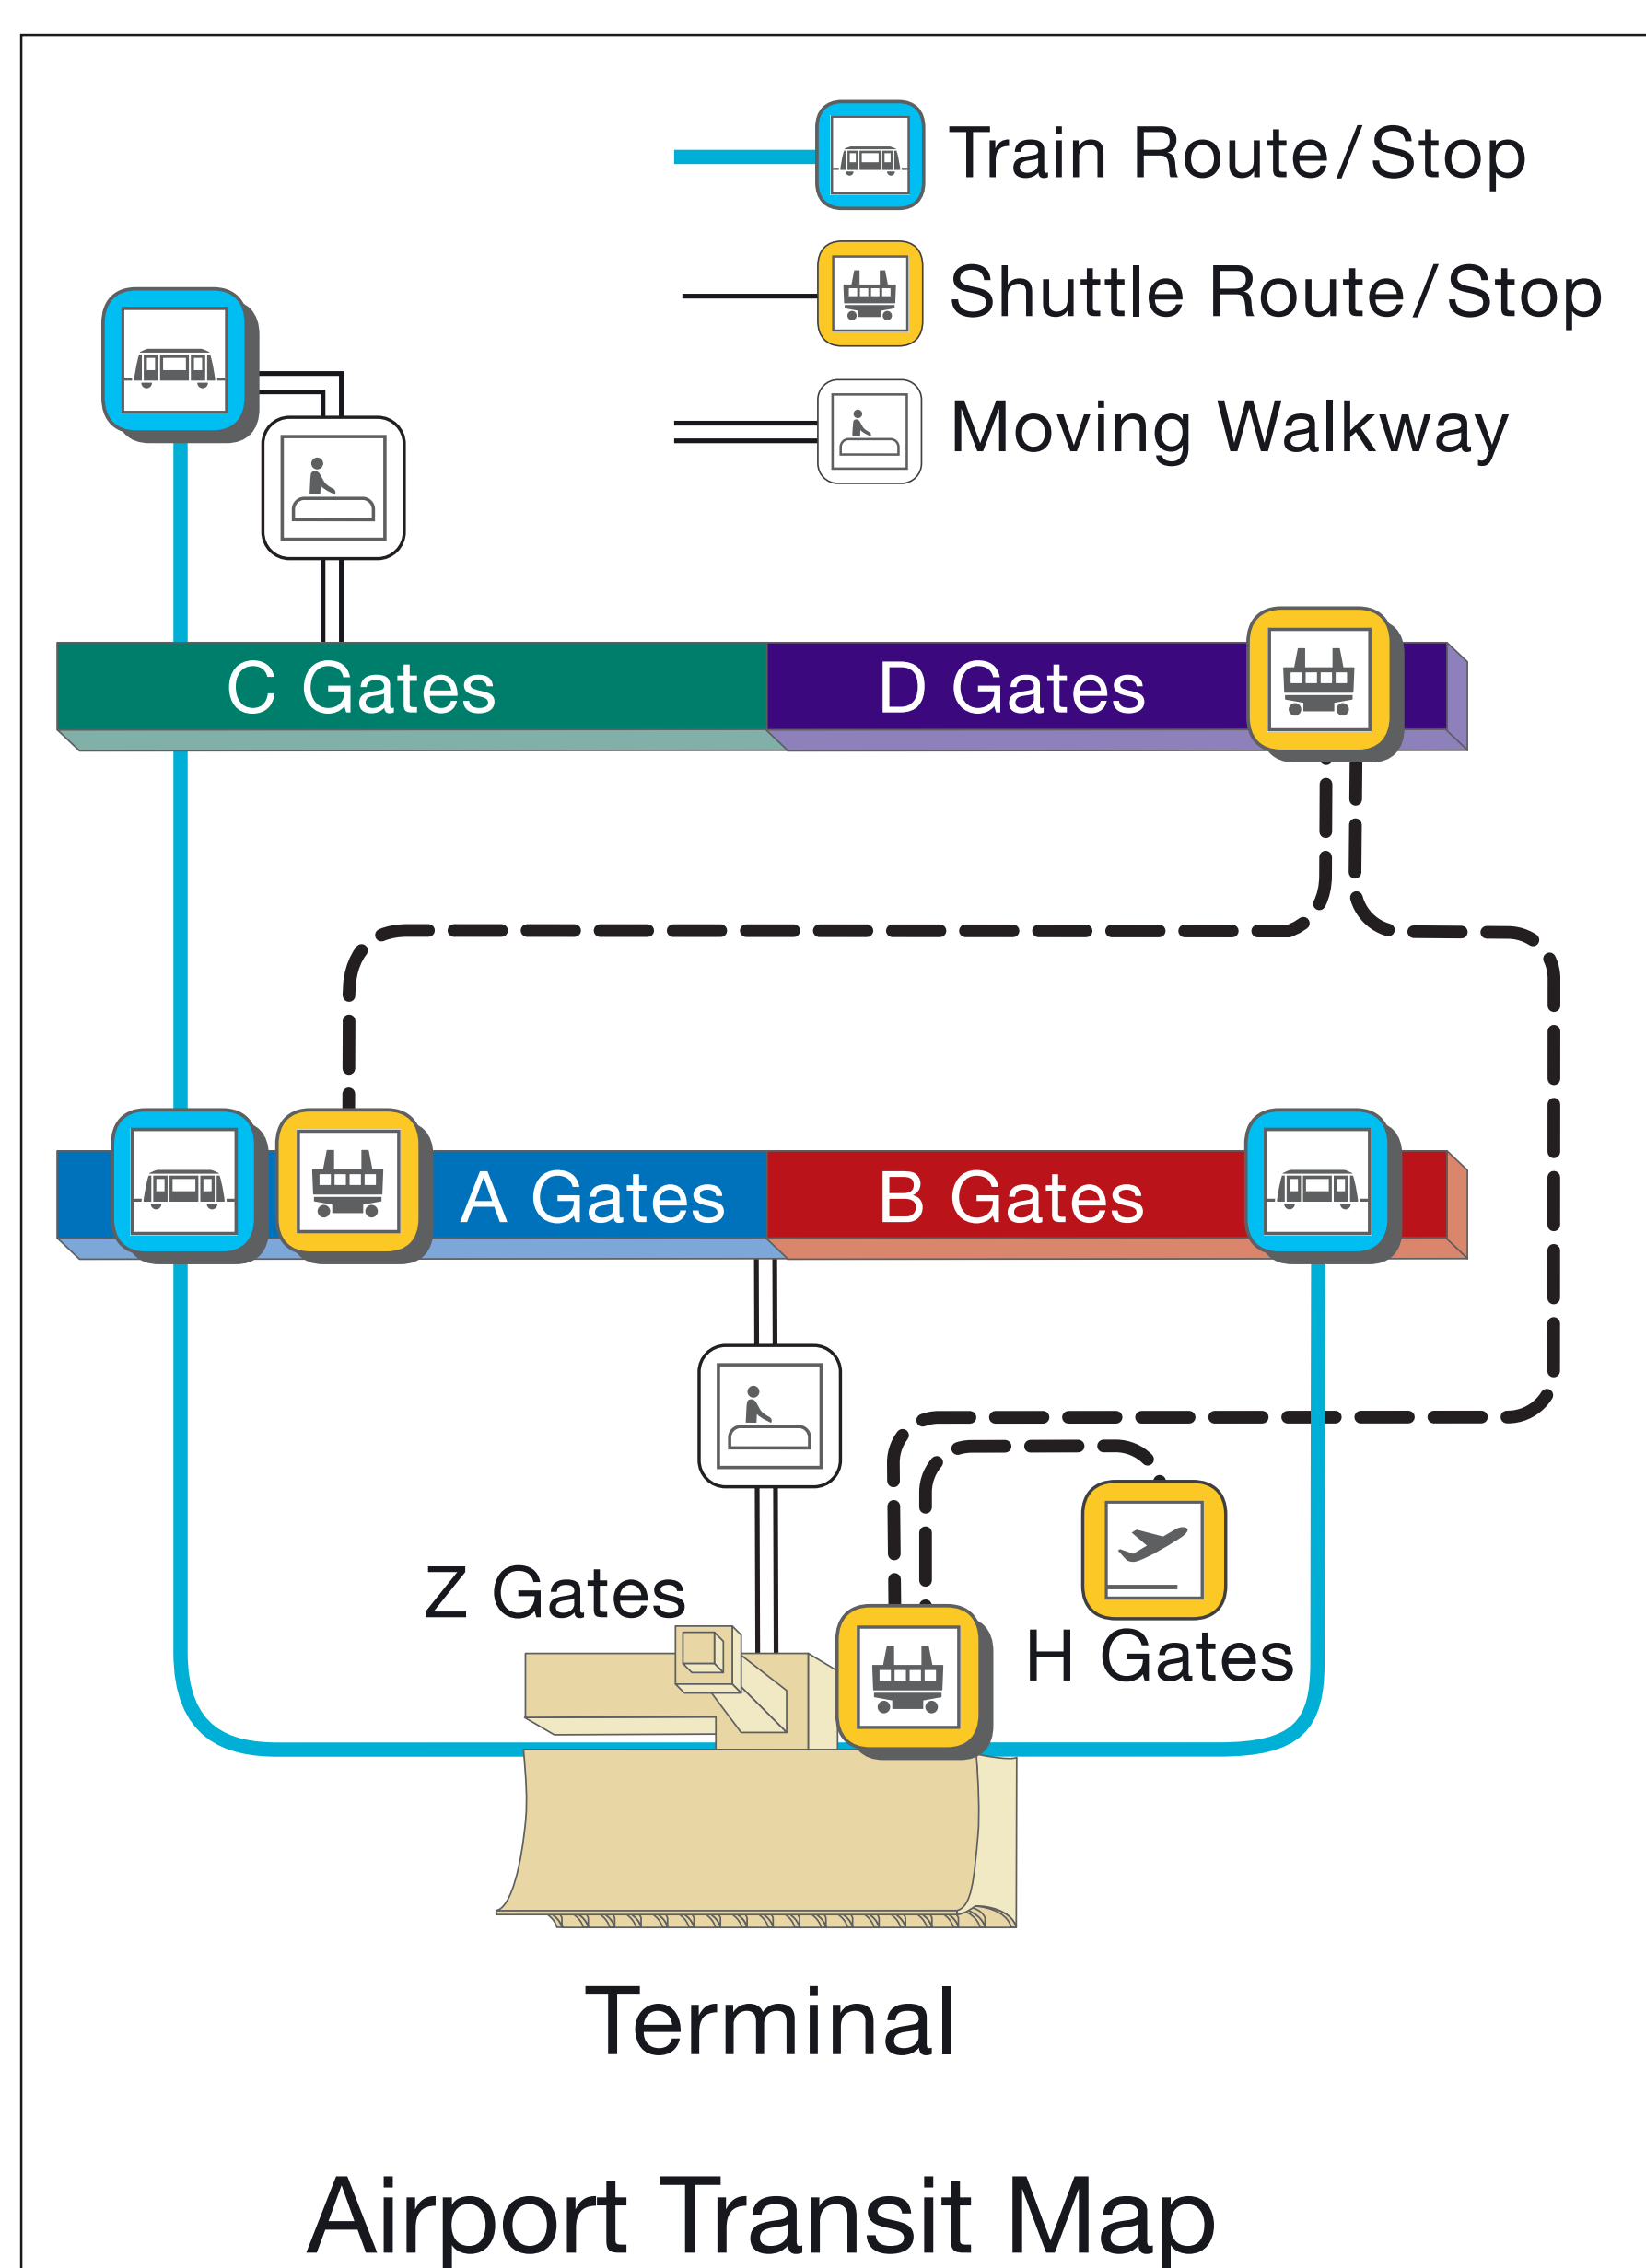

Shop & Dine at Dulles

Wi-Fi ZONE High-Speed Wireless Internet Access Available Throughout The Airport

- AeroTrain Platform
- ATM/Cash Machine
- Chapel/Meditation
- Elevators
- Escalators
- Moving Walkway
- Restroom Facilities
- Shoe Shine
- Shuttle Route/Stop
- Smoking Lounge

Books & News

- News Exchange (Baggage Claim West)
- Stellar News (Main Terminal Upper Level East & West, Post Security & Baggage Claim East-24 Hours)

Services

- Chevy Chase Bank (Main Terminal Baggage Claim)
- Shoe Shine (Main Terminal Ticketing & Baggage Claim)
- Travelers Aid (Main Terminal Baggage Claim 4 & International Arrivals)
- Travelex Foreign Exchange (Main Terminal Ticketing East & West)

Eateries

- Cinnabon (Main Terminal Upper Level)
- Dulles Gourmet Market (Baggage Claim West)
- Guavá & Java (Main Terminal Baggage Claim West - 24 hrs)
- Starbucks (Main Terminal Baggage Claim-24 Hours)
- Subway (Z-Gates)

Sit Down Pubs & Restaurants

- Harry's Tap Room (Main Terminal Upper Level)

REAL QUALITY REAL CHOICE