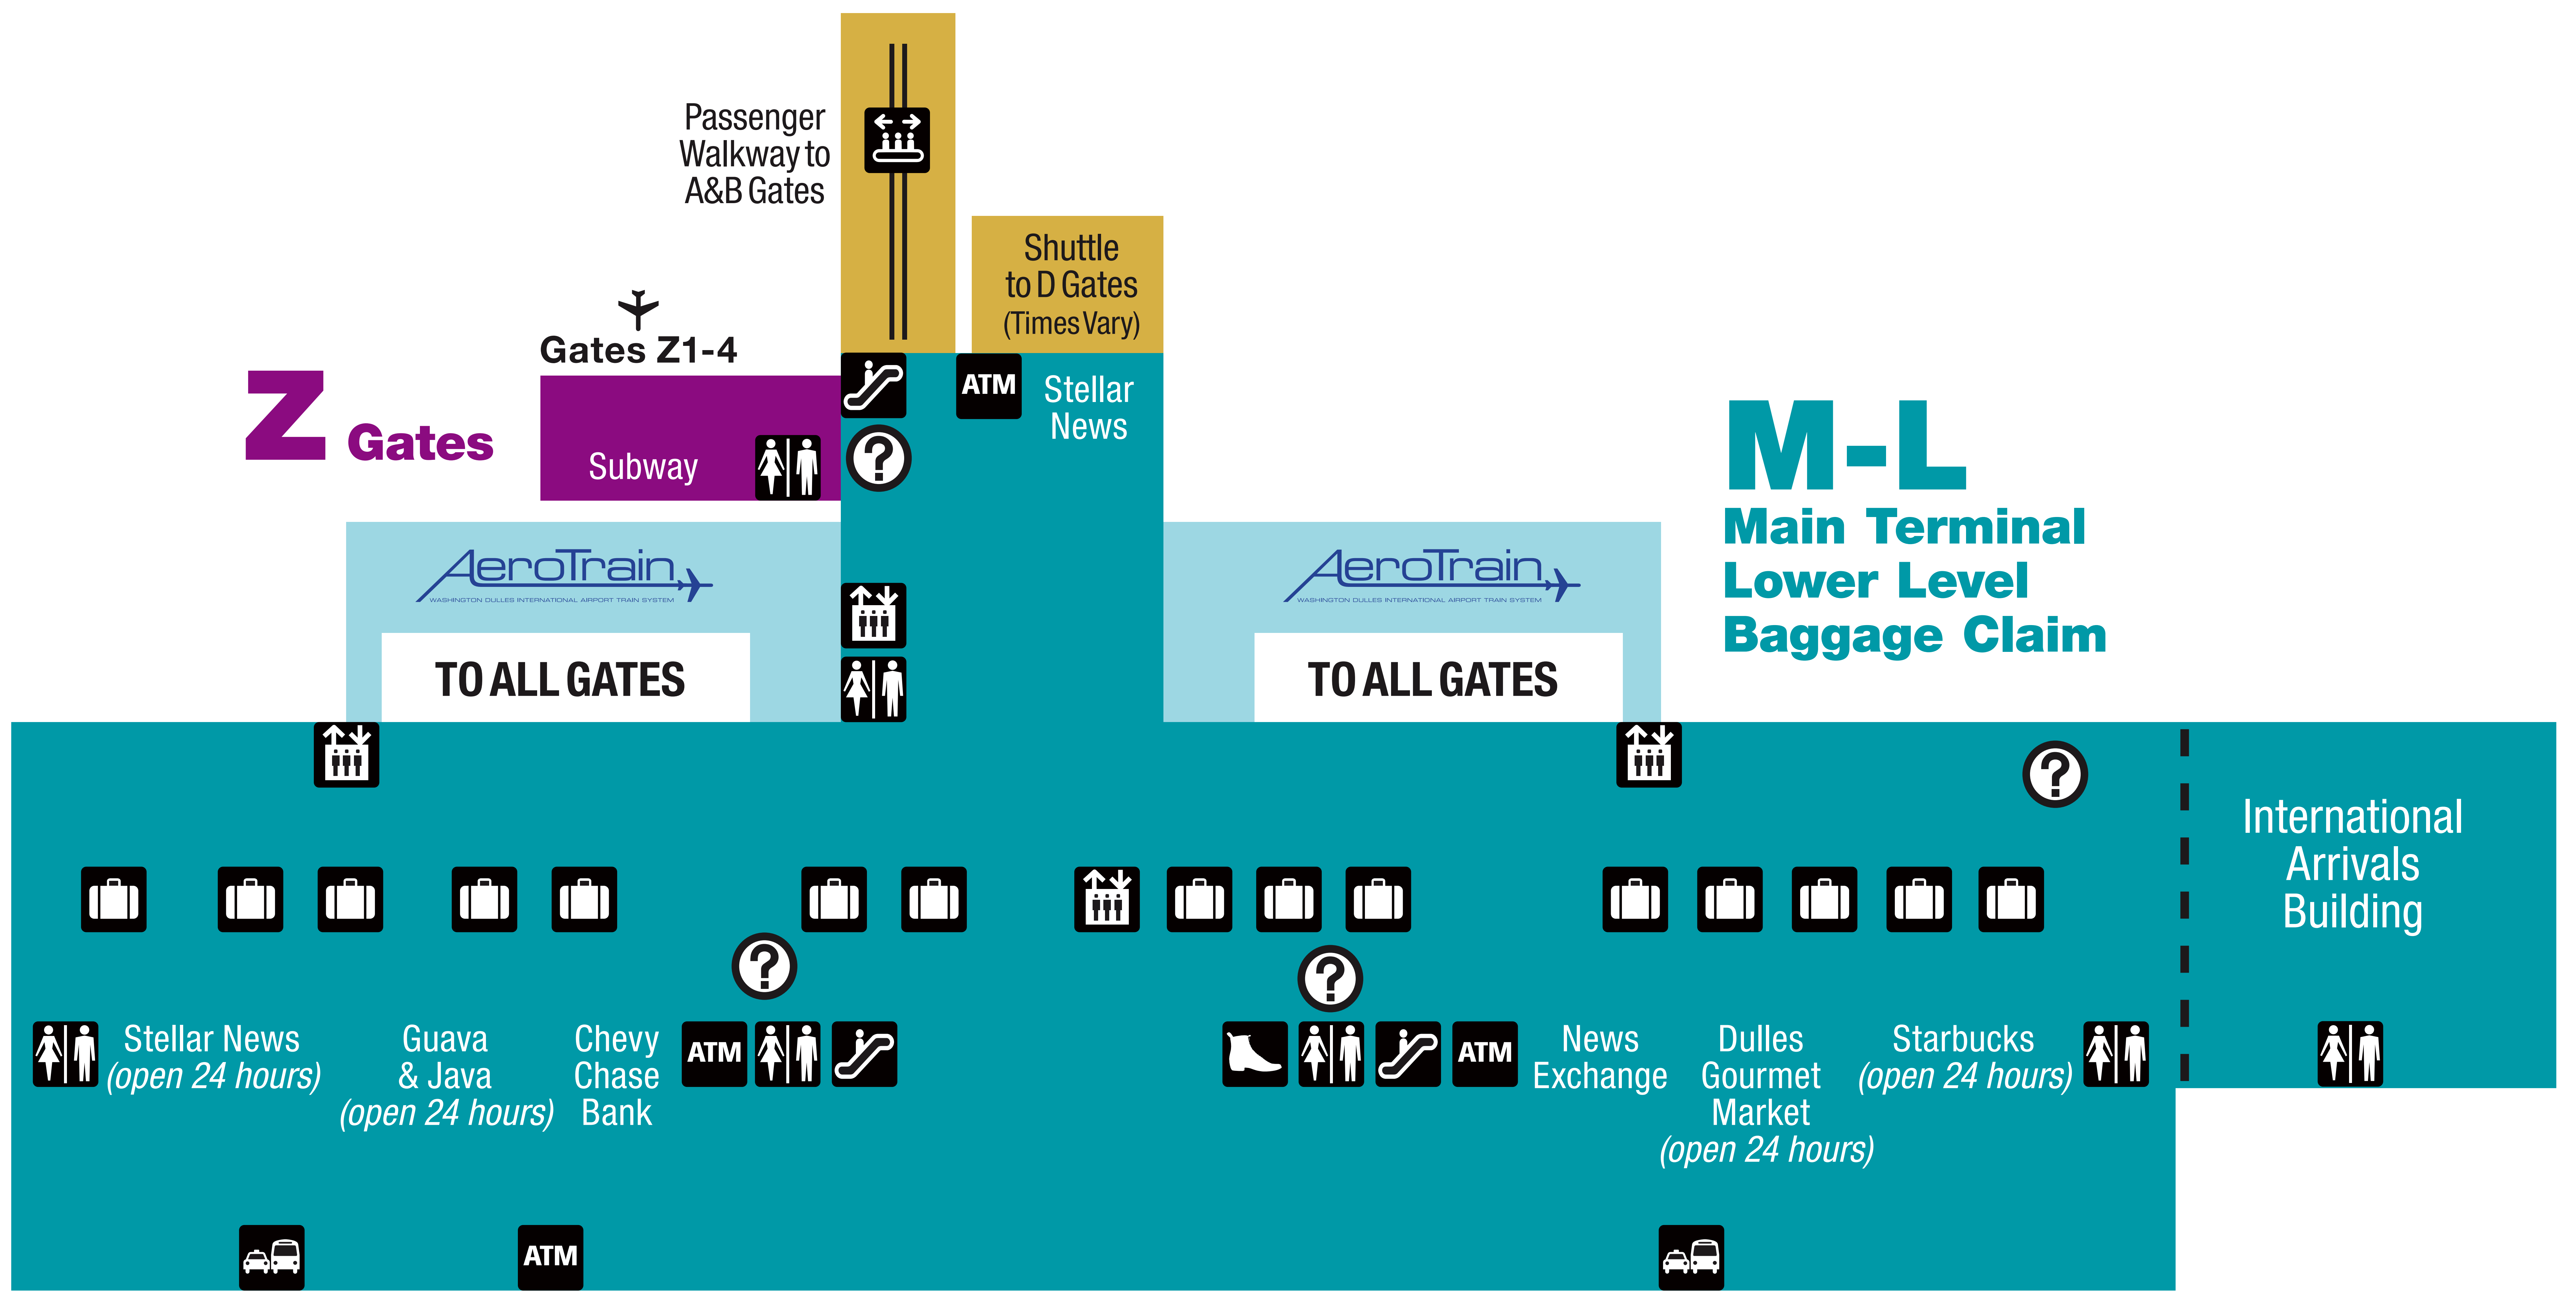

Shop & Dine at Dulles

Wi-Fi ZONE High-Speed Wireless Internet Access Available Throughout The Airport

- AeroTrain Platform
- ATM/Cash Machine
- Chapel/Meditation
- Elevators
- Escalators
- Moving Walkway
- Restroom Facilities
- Shoe Shine
- Shuttle Route/Stop
- Smoking Lounge

Books & News

- News Exchange (Baggage Claim West)
- Stellar News (Main Terminal Upper Level East & West, Post Security & Baggage Claim East-24 Hours)

Services

- Chevy Chase Bank (Main Terminal Baggage Claim)
- Shoe Shine (Main Terminal Ticketing & Baggage Claim)
- Travelers Aid (Main Terminal Baggage Claim 4 & International Arrivals)
- Travelex Foreign Exchange (Main Terminal Ticketing East & West)

Eateries

- Cinnabon (Main Terminal Upper Level)
- Dulles Gourmet Market (Baggage Claim West)
- Guavá & Java (Main Terminal Baggage Claim West - 24 hrs)
- Starbucks (Main Terminal Baggage Claim-24 Hours)
- Subway (Z-Gates)

Sit Down Pubs & Restaurants

- Harry's Tap Room (Main Terminal Upper Level)

REAL QUALITY REAL CHOICE