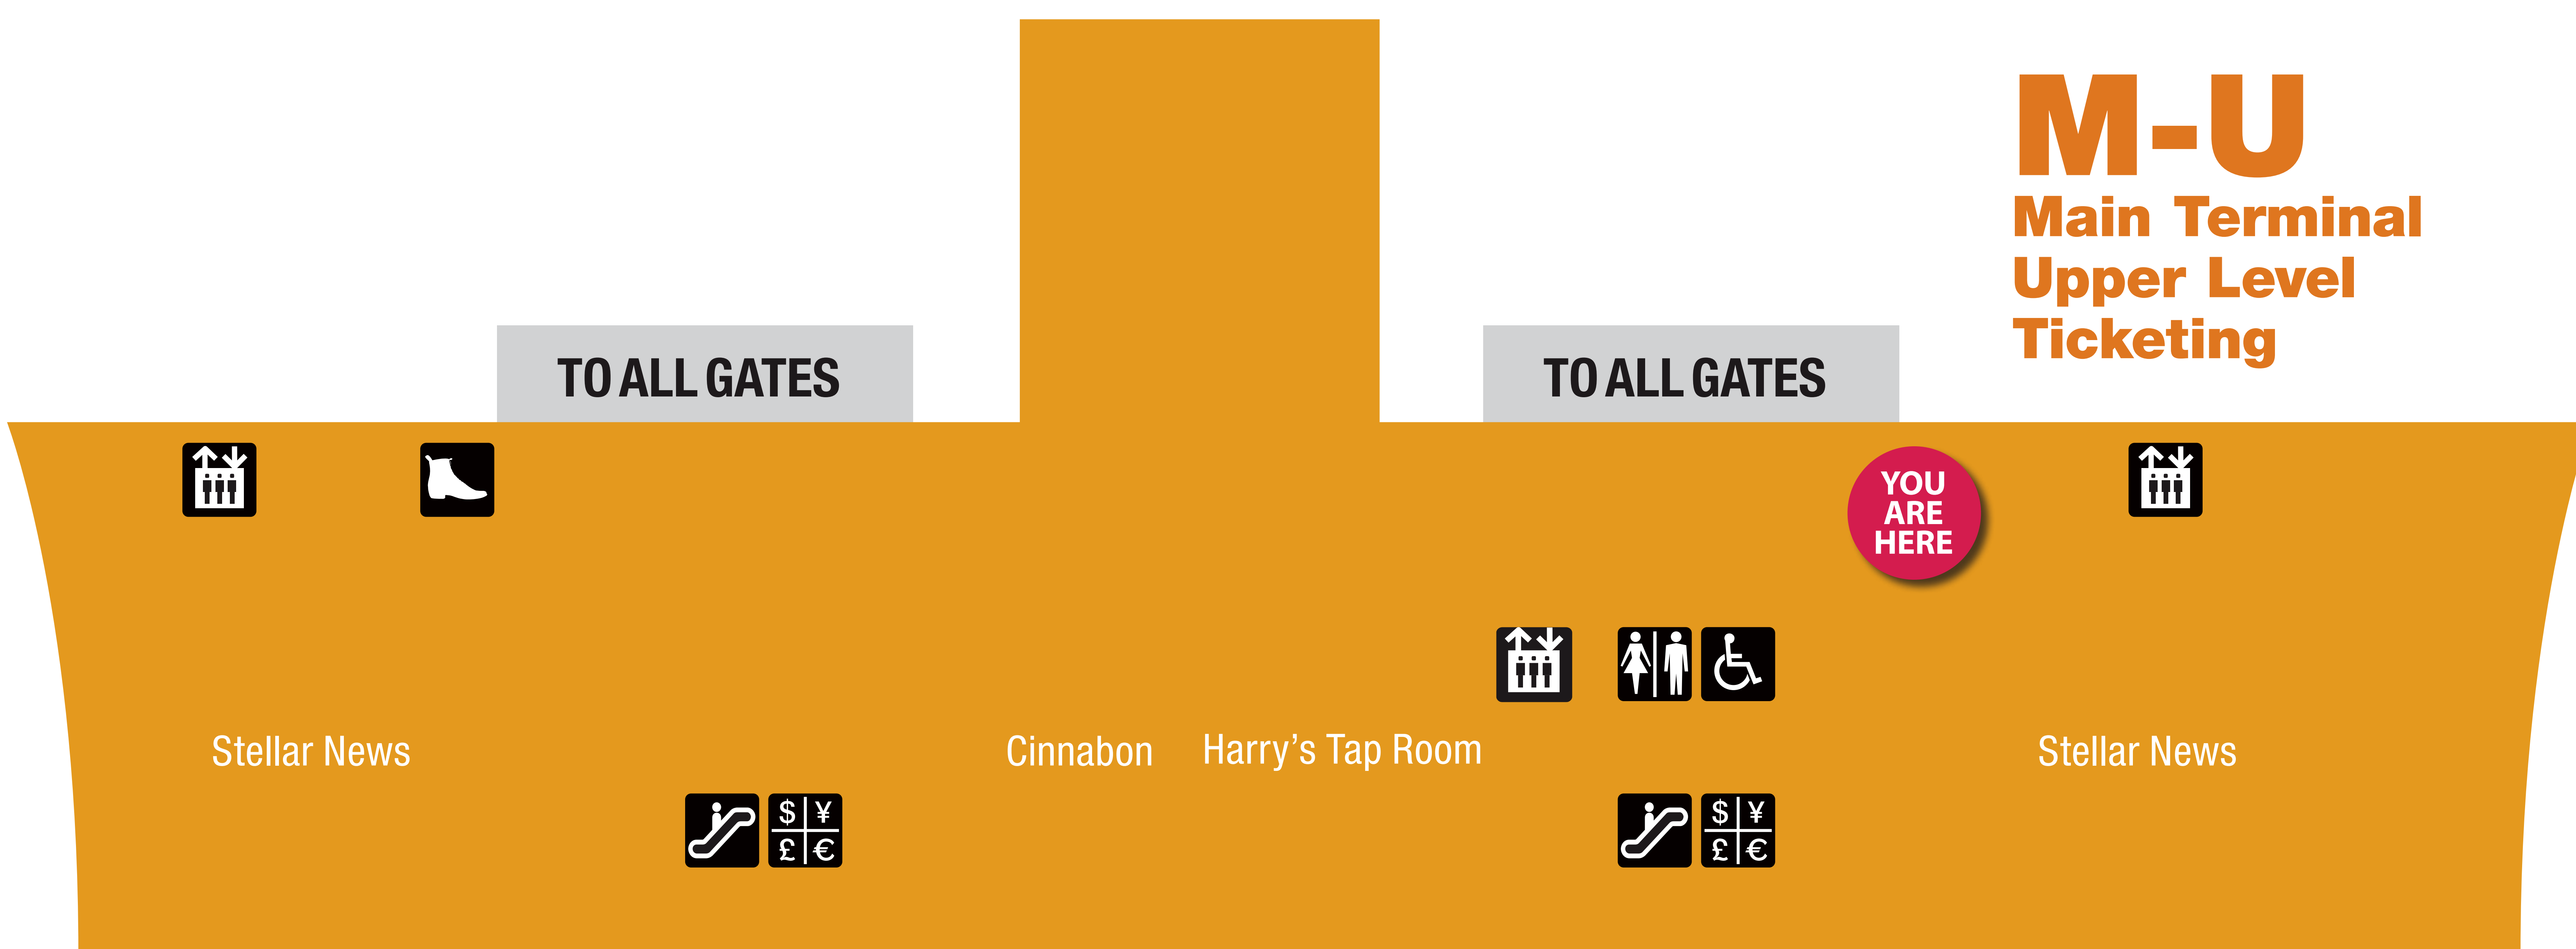

Shop & Dine at Dulles

Wi-Fi ZONE High-Speed Wireless Internet Access Available Throughout The Airport

- AeroTrain Platform
- ATM/Cash Machine
- Chapel/Meditation
- Elevators
- Escalators
- Moving Walkway
- Restroom Facilities
- Shoe Shine
- Shuttle Route/Stop
- Smoking Lounge

Books & News

- News Exchange (Baggage Claim West)
- Stellar News (Main Terminal Upper Level East & West, Post Security & Baggage Claim East-24 Hours)

Services

- Chevy Chase Bank (Main Terminal Baggage Claim)
- Shoe Shine (Main Terminal Ticketing & Baggage Claim)
- Travelers Aid (Main Terminal Baggage Claim 4 & International Arrivals)
- Travelex Foreign Exchange (Main Terminal Ticketing East & West)

Eateries

- Cinnabon (Main Terminal Upper Level)
- Dulles Gourmet Market (Baggage Claim West)
- Guavá & Java (Main Terminal Baggage Claim West - 24 hrs)
- Starbucks (Main Terminal Baggage Claim-24 Hours)
- Subway (Z-Gates)

Sit Down Pubs & Restaurants

- Harry's Tap Room (Main Terminal Upper Level)

REAL QUALITY REAL CHOICE