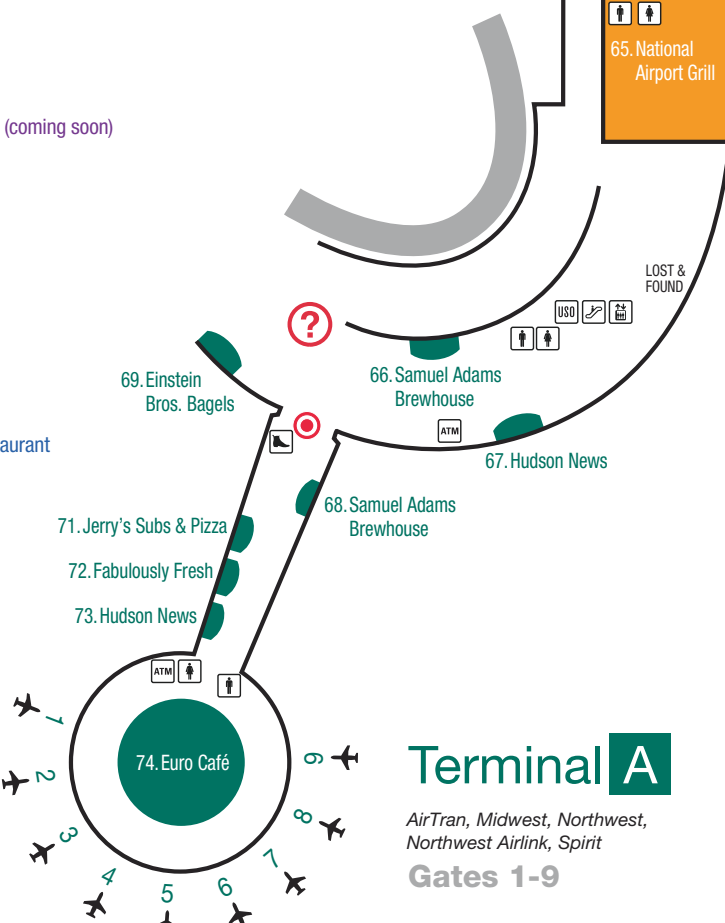

Sports & Toys

- 21. Brookstone
- 23. PGA Tour Shop
- 48. Smithsonian Museum Store
- 49. Smithsonian

Food

- 9, 43, 59. Auntie Anne's Soft Pretzels
- 11. California Tortilla
- 56. Great Alternative Food Option (coming soon)
- 35. Cibo Bistro and Wine Bar
- 6, 30. Cinnabon
- 18. Cosi
- 12, 44, 55. Dunkin' Donuts
- 53. Godiva
- 61, 69. Einstein Bros. Bagels
- 74. Euro Café
- 72. Fabulously Fresh
- 39. Famous Famiglia
- 7. Five Guys
- 40. Fuddruckers
- 8. Gordon Biersch Brewery Restaurant
- 26, 28. Hudson Aero Mart
- 71. Jerry's Subs & Pizza
- 45. Jet Rock Bar & Grill
- 47. Matsutake Sushi
- 1, 62. Mayorga Coffee
- 57. McDonald's
- 65. National Airport Grill
- 42. Panda Express
- 41. Potbelly Sandwich Works
- 10. Primo Cappuccino
- 13. Ranch 1
- 15. Sam & Harry's
- 66, 68. Samuel Adams Brewhouse
- 27. Starbucks Coffee
- 58. Tidewater Landing
- 38. T.G.I. Friday's

National Hall pre-security

Terminal C

US Airways, US Airways Express, US Airways Shuttle

Terminal B C

American, American Eagle, Frontier, United, US Airways

Terminal B

Air Canada, Delta, Delta Connection, Delta Shuttle

Connector

Alaska, Continental, Continental Express

- Information
- Security Checkpoint
- Escalator
- Elevator
- 3. TravelEx Currency Services
- Chevy Chase ATM/Cash Machine
- 52. Chevy Chase Bank
- Mail
- Chapel
- Restroom - Mens
- Restroom
- Restroom - Womens
- Shoe Shine Services
- United Service Organizations

Terminal A

AirTran, Midwest, Northwest, Northwest Airlink, Spirit

Gates 1-9

Real Quality Real Choice