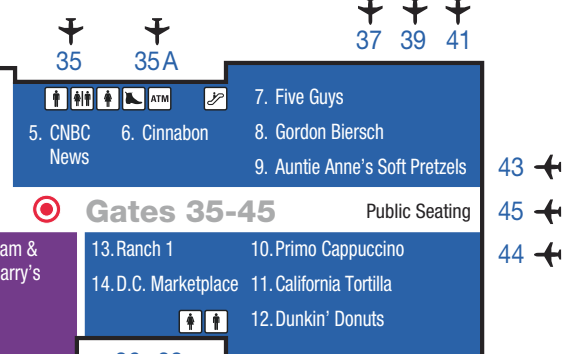

Luggage

- 21. Brookstone
- 19. Johnston & Murphy
- 33. Jos. A. Bank
- 34. Touch of Color

Newsstands

- 29. Borders Books & News
- 2. Capital Travelmart
- 5, 46. CNBC News
- 54, 63, 64. Faber News & Gifts
- 26, 28. Hudson Aero Mart
- 66, 73. Hudson News

Sports & Toys

- 21. Brookstone
- 23. PGA Tour Shop
- 48. Smithsonian Museum Store
- 49. Smithsonian

Food

- 9, 43, 59. Auntie Anne's Soft Pretzels
- 11. California Tortilla
- 56. Great Alternative Food Option (coming soon)
- 35. Cibo Bistro and Wine Bar
- 6, 30. Cinnabon
- 18. Cosi
- 12, 44, 55. Dunkin' Donuts
- 53. Godiva
- 61, 69. Einstein Bros. Bagels
- 74. Euro Café
- 72. Fabulously Fresh
- 39. Famous Famiglia
- 7. Five Guys
- 40. Fuddruckers
- 8. Gordon Biersch Brewery Restaurant
- 26, 28. Hudson Aero Mart
- 71. Jerry's Subs & Pizza
- 45. Jet Rock Bar & Grill
- 47. Matsutake Sushi
- 1, 62. Mayorga Coffee
- 57. McDonald's
- 65. National Airport Grill
- 42. Panda Express
- 41. Potbelly Sandwich Works
- 10. Primo Cappuccino
- 13. Ranch 1
- 15. Sam & Harry's
- 66, 68. Samuel Adams Brewhouse
- 27. Starbucks Coffee
- 58. Tidewater Landing
- 38. T.G.I. Friday's

National Hall pre-security

Terminal C

US Airways, US Airways Express, US Airways Shuttle

Terminal B C

American, American Eagle, Frontier, United, US Airways

Terminal B

Air Canada, Delta, Delta Connection, Delta Shuttle