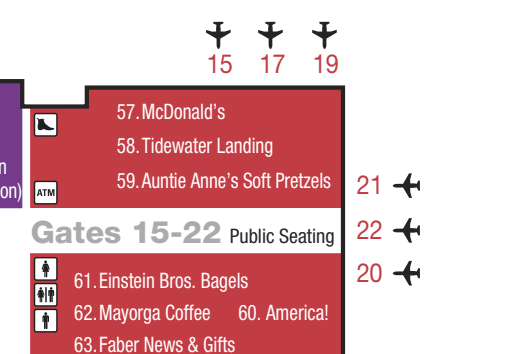

Luggage

- 21. Brookstone
- 19. Johnston & Murphy
- 33. Jos. A. Bank
- 34. Touch of Color

Newsstands

- 29. Borders Books & News
- 2. Capital Travelmart
- 5, 46. CNBC News
- 54, 63, 64. Faber News & Gifts
- 26, 28. Hudson Aero Mart
- 66, 73. Hudson News

Sports & Toys

- 21. Brookstone
- 23. PGA Tour Shop
- 48. Smithsonian Museum Store
- 49. Smithsonian

Food

- 9, 43, 59. Auntie Anne's Soft Pretzels
- 11. California Tortilla
- 56. Great Alternative Food Option (coming soon)
- 35. Cibo Bistro and Wine Bar
- 6, 30. Cinnabon
- 18. Cosi
- 12, 44, 55. Dunkin' Donuts
- 53. Godiva
- 61, 69. Einstein Bros. Bagels
- 74. Euro Café
- 72. Fabulously Fresh
- 39. Famous Famiglia
- 7. Five Guys
- 40. Fuddruckers
- 8. Gordon Biersch Brewery Restaurant
- 26, 28. Hudson Aero Mart
- 71. Jerry's Subs & Pizza
- 45. Jet Rock Bar & Grill
- 47. Matsutake Sushi
- 1, 62. Mayorga Coffee
- 57. McDonald's
- 65. National Airport Grill
- 42. Panda Express
- 41. Potbelly Sandwich Works
- 10. Primo Cappuccino
- 13. Ranch 1
- 15. Sam & Harry's
- 66, 68. Samuel Adams Brewhouse
- 27. Starbucks Coffee
- 58. Tidewater Landing
- 38. T.G.I. Friday's

National Hall pre-security

Terminal C

US Airways, US Airways Express, US Airways Shuttle

Terminal B C

American, American Eagle, Frontier, United, US Airways

Terminal B

Air Canada, Delta, Delta Connection, Delta Shuttle

Terminal A

AirTran, Midwest, Northwest, Northwest Airlink, Spirit

Gates 1-9

Real Quality Real Choice