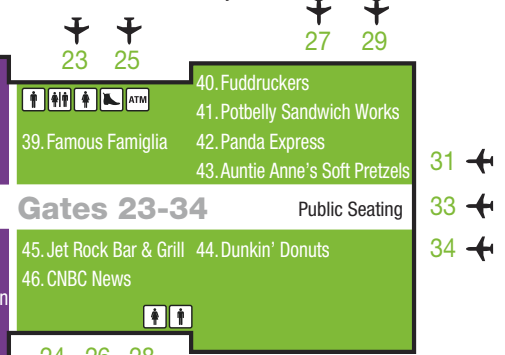

Sports & Toys

- 21. Brookstone
- 23. PGA Tour Shop
- 48. Smithsonian Museum Store
- 49. Smithsonian

Food

- 9, 43, 59. Auntie Anne's Soft Pretzels
- 11. California Tortilla
- 56. Great Alternative Food Option (coming soon)
- 35. Cibo Bistro and Wine Bar
- 6, 30. Cinnabon
- 18. Cosi
- 12, 44, 55. Dunkin' Donuts
- 53. Godiva
- 61, 69. Einstein Bros. Bagels
- 74. Euro Café
- 72. Fabulously Fresh
- 39. Famous Famiglia
- 7. Five Guys
- 40. Fuddruckers
- 8. Gordon Biersch Brewery Restaurant
- 26, 28. Hudson Aero Mart
- 71. Jerry's Subs & Pizza
- 45. Jet Rock Bar & Grill
- 47. Matsutake Sushi
- 1, 62. Mayorga Coffee
- 57. McDonald's
- 65. National Airport Grill
- 42. Panda Express
- 41. Potbelly Sandwich Works
- 10. Primo Cappuccino
- 13. Ranch 1
- 15. Sam & Harry's
- 66, 68. Samuel Adams Brewhouse
- 27. Starbucks Coffee
- 58. Tidewater Landing
- 38. T.G.I. Friday's

National Hall pre-security

Terminal C

US Airways, US Airways Express, US Airways Shuttle

Terminal B C

American, American Eagle, Frontier, United, US Airways

Terminal B

Air Canada, Delta, Delta Connection, Delta Shuttle

Connector

Alaska, Continental, Continental Express

- Information
- Security Checkpoint
- Escalator
- Elevator
- 3. TravelEx Currency Services
- Chevy Chase ATM/Cash Machine
- 52. Chevy Chase Bank
- Mail
- Chapel
- Restroom - Mens
- Restroom
- Restroom - Womens
- Shoe Shine Services
- United Service Organizations

Terminal A

AirTran, Midwest, Northwest, Northwest Airlink, Spirit

Gates 1-9

Real Quality Real Choice