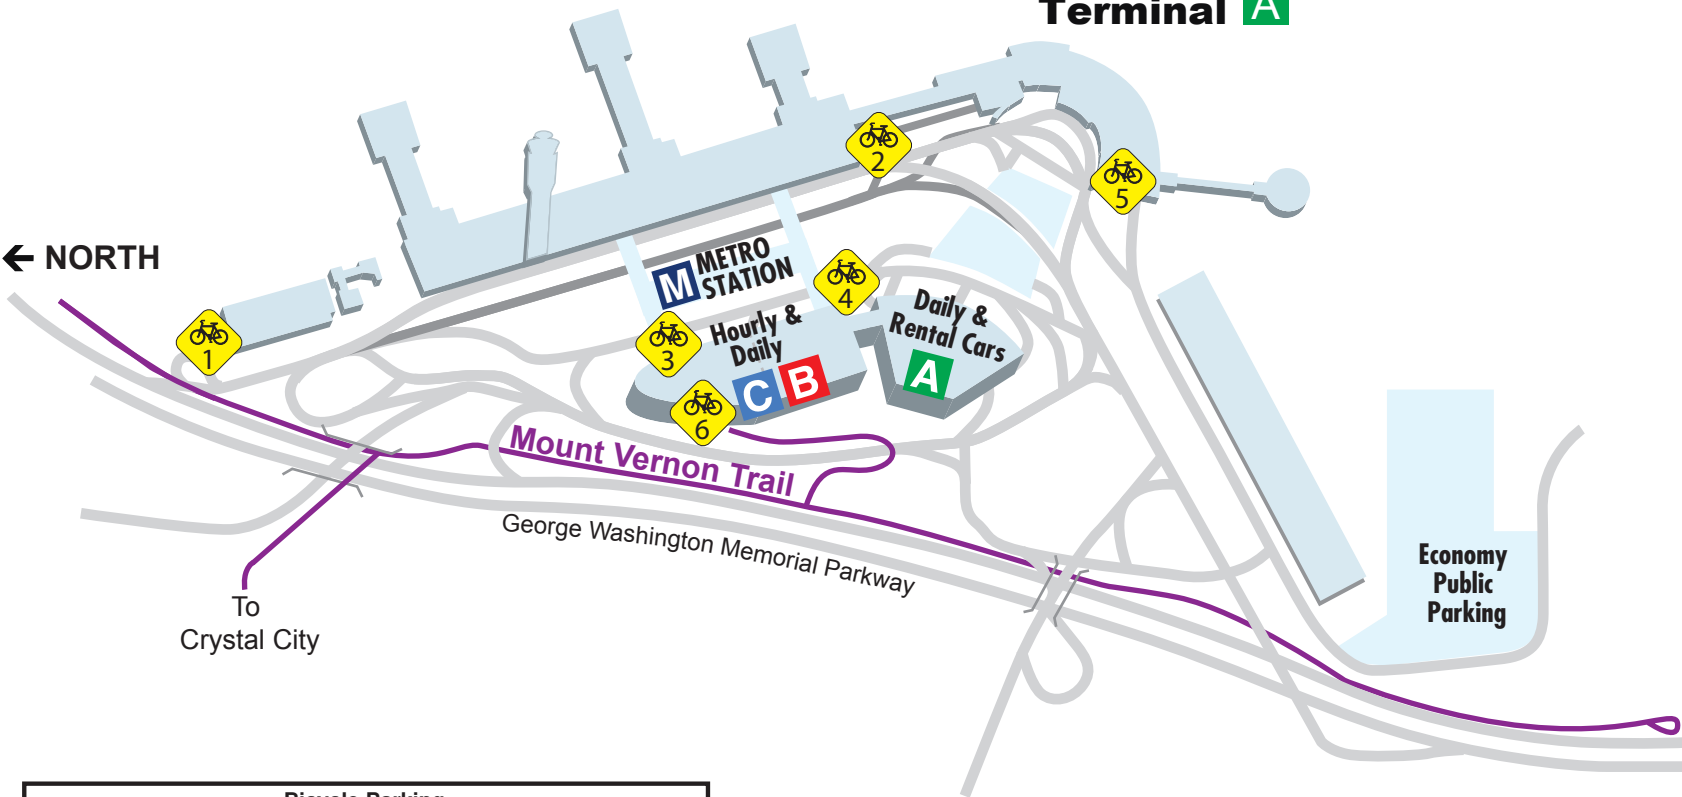

Terminals **B** **C**

Terminal **A**

← **NORTH**

Bicycle Parking		
Map Symbol	Location	Number of Spaces
1	North End of Hangar number 12	2
2	Terminal B Arrivals level sidewalk	2
3	North Metrorail Farecard Plaza	2
4	South Metrorail Farecard Plaza	15
5	Terminal A Loading Dock	2
6	Lower level of Parking Garage C	25

Ronald Reagan Washington National Airport Bike Stands