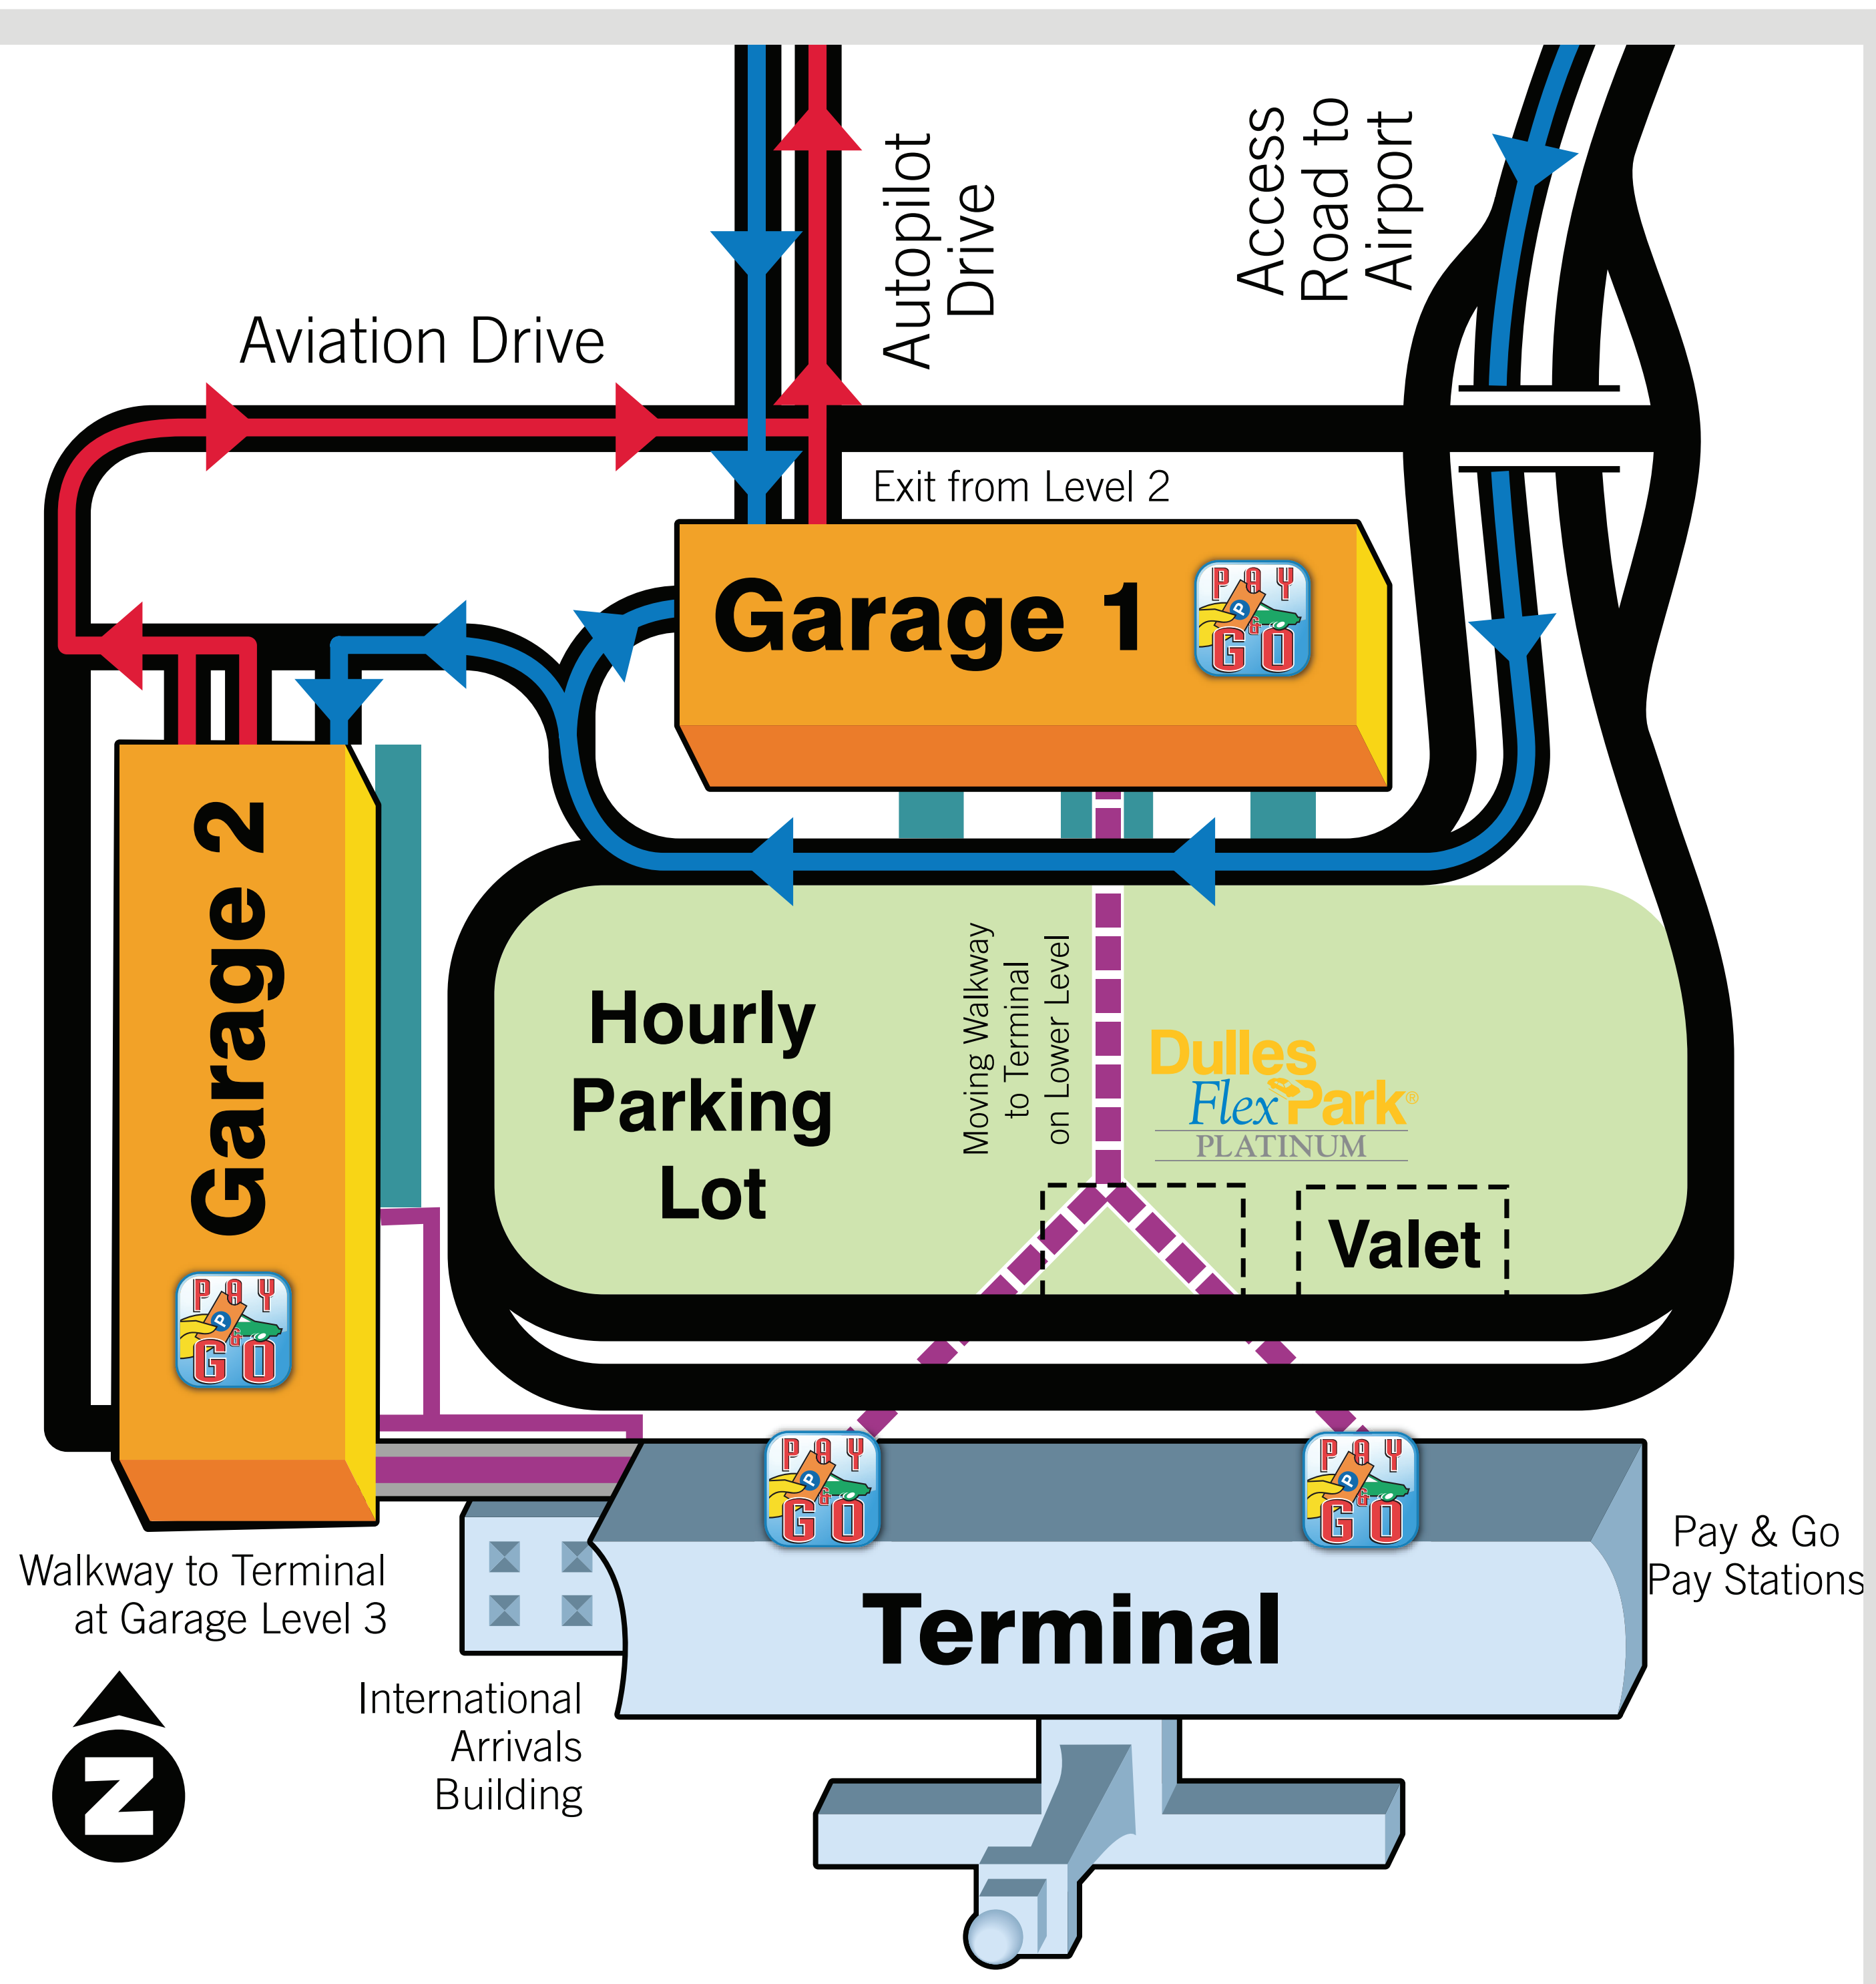

TO AIRPORT EXIT

## Daily Garage 1 Legend

- You are here
- Pay and Go
- Row
- Shuttle Bus Pick-up/Drop-off
- Stairwell
- Walkway to Terminal
- Elevator
- Luggage Cart Pick-up/Drop-off
- Dulles FlexPark PLUS
- Ramp

**Take your parking ticket with you.**  
**Pay for parking at Pay and Go machines.**