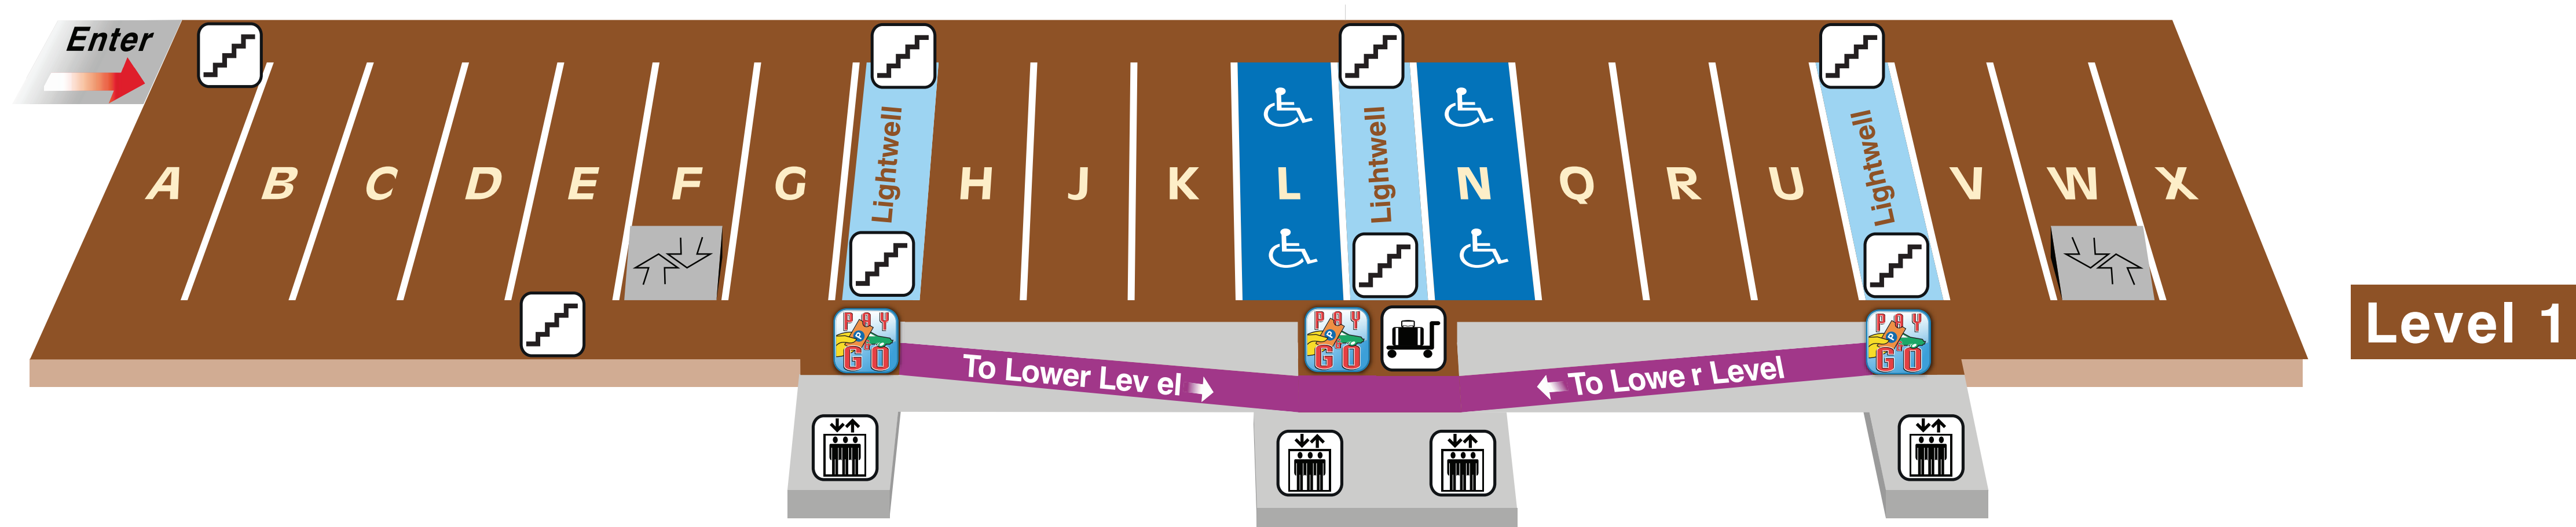

TO AIRPORT EXIT

## Daily Garage 1 Legend

- You are here
- Pay and Go
- Row
- Shuttle Bus Pick-up/Drop-off
- Stairwell
- Walkway to Terminal
- Elevator
- Luggage Cart Pick-up/Drop-off
- Dulles FlexPark PLUS
- Ramp

**Take your parking ticket with you.**  
**Pay for parking at Pay and Go machines.**