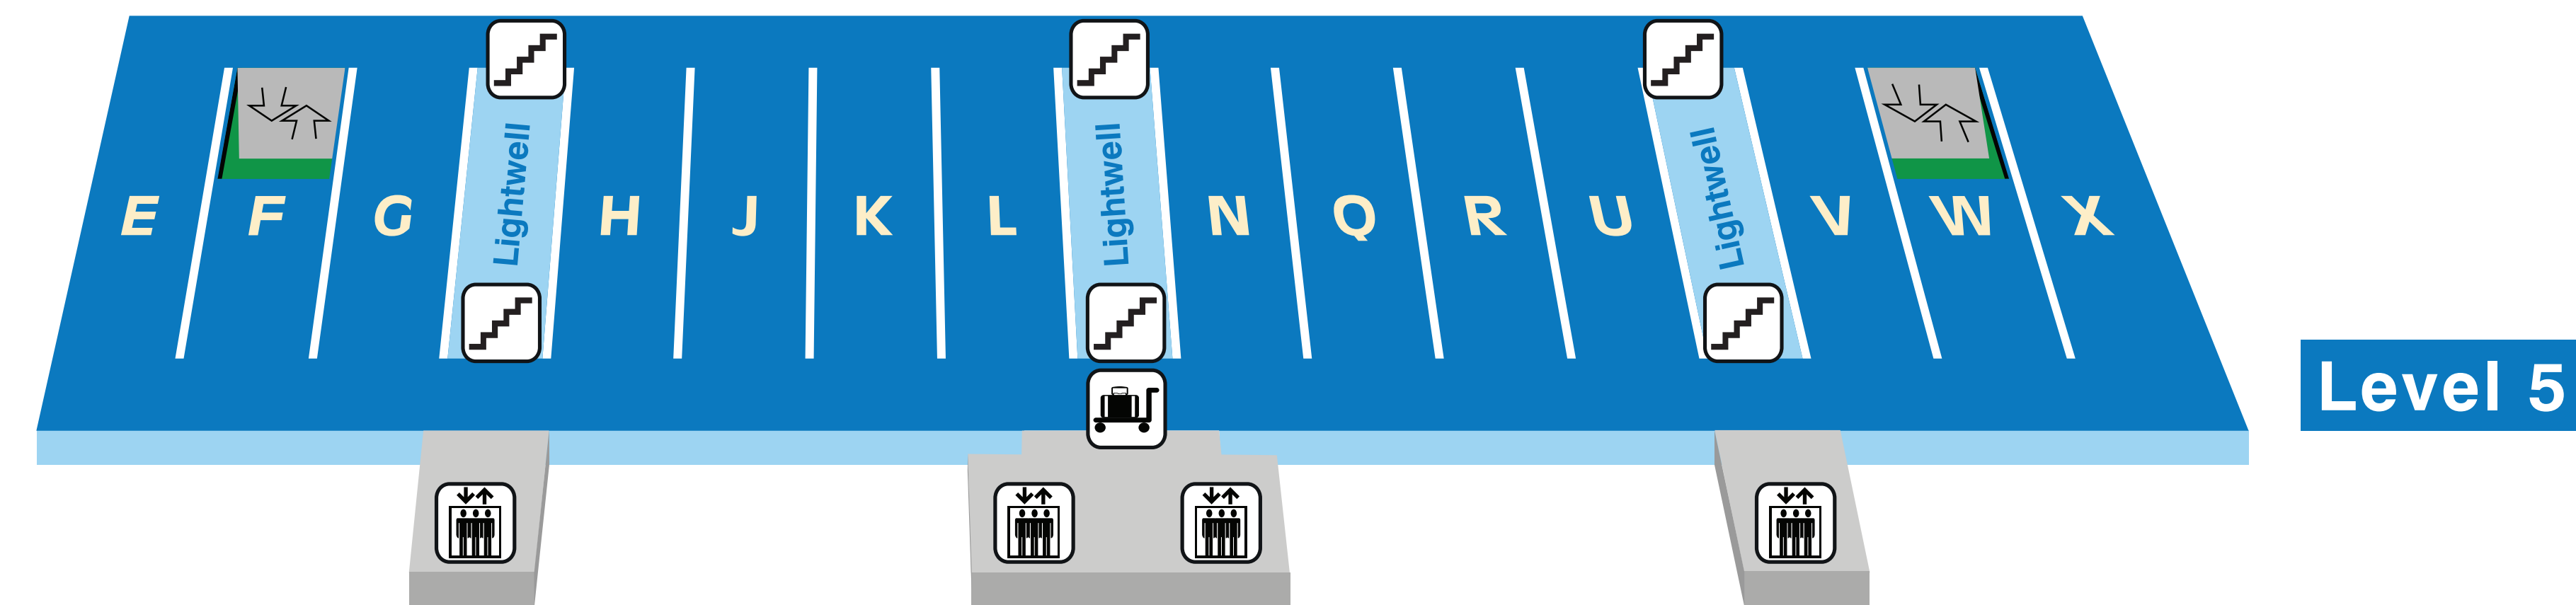

TO AIRPORT EXIT

## Daily Garage 1 Legend

- You are here
- Pay and Go
- Row
- Shuttle Bus Pick-up/Drop-off
- Stairwell
- Walkway to Terminal
- Elevator
- Luggage Cart Pick-up/Drop-off
- Dulles FlexPark PLUS
- Ramp

**Take your parking ticket with you.**  
**Pay for parking at Pay and Go machines.**