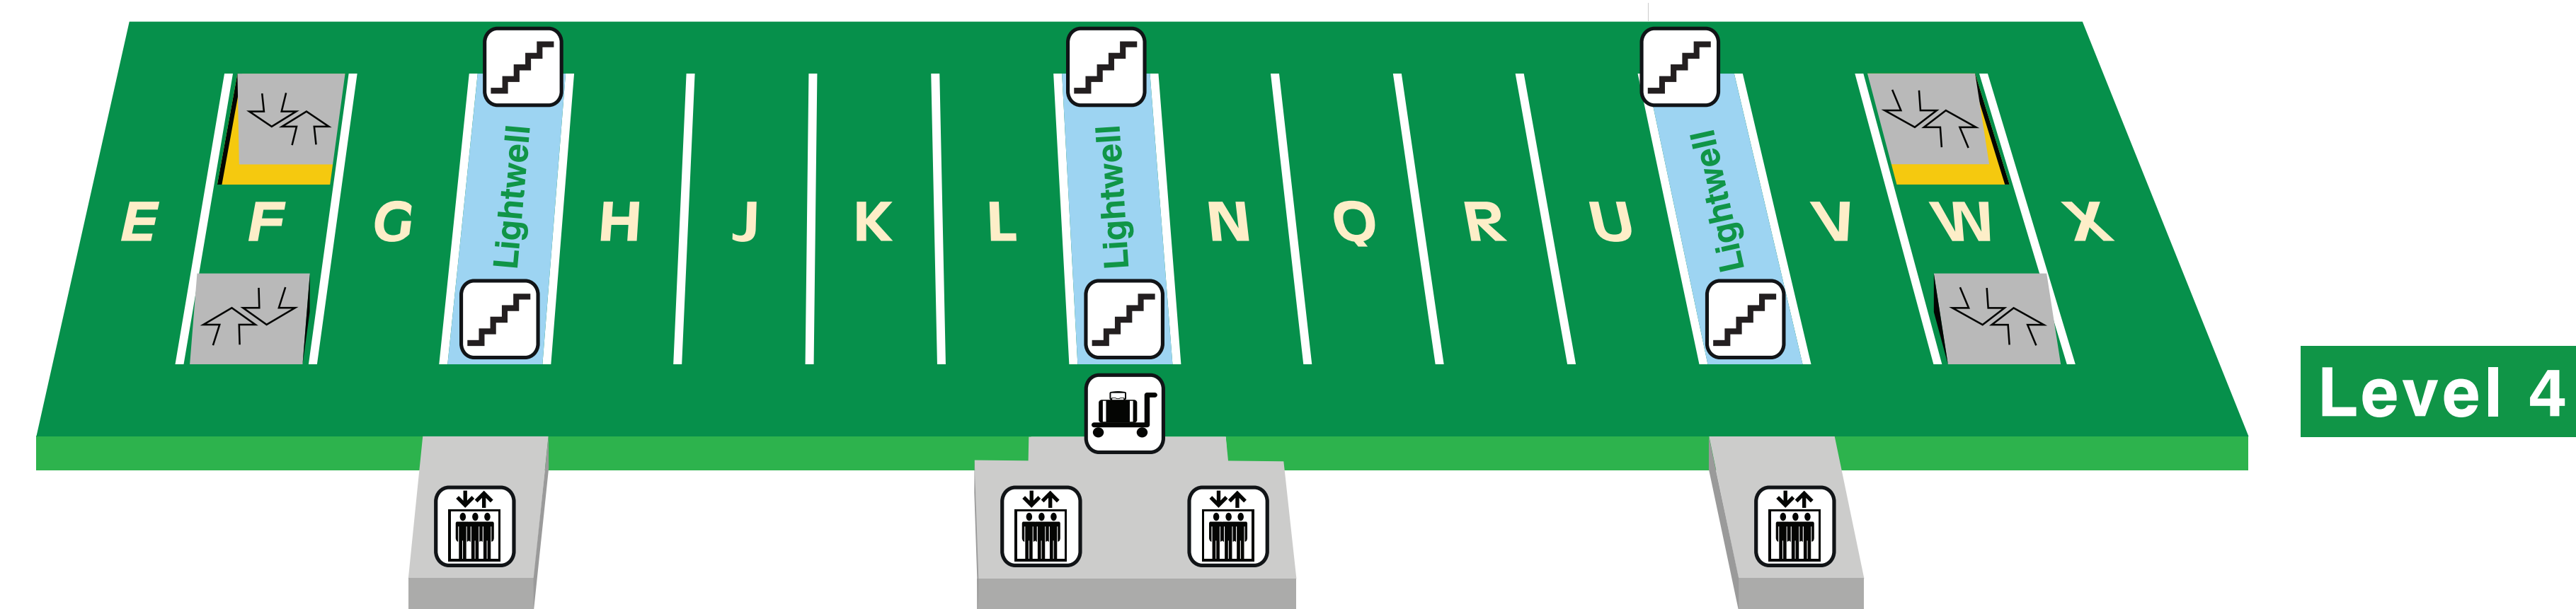

TO AIRPORT EXIT

## Daily Garage 1 Legend

- You are here
- Pay and Go
- Row
- Shuttle Bus Pick-up/Drop-off
- Stairwell
- Walkway to Terminal
- Elevator
- Luggage Cart Pick-up/Drop-off
- Dulles FlexPark PLUS
- Ramp

**Take your parking ticket with you.**  
**Pay for parking at Pay and Go machines.**