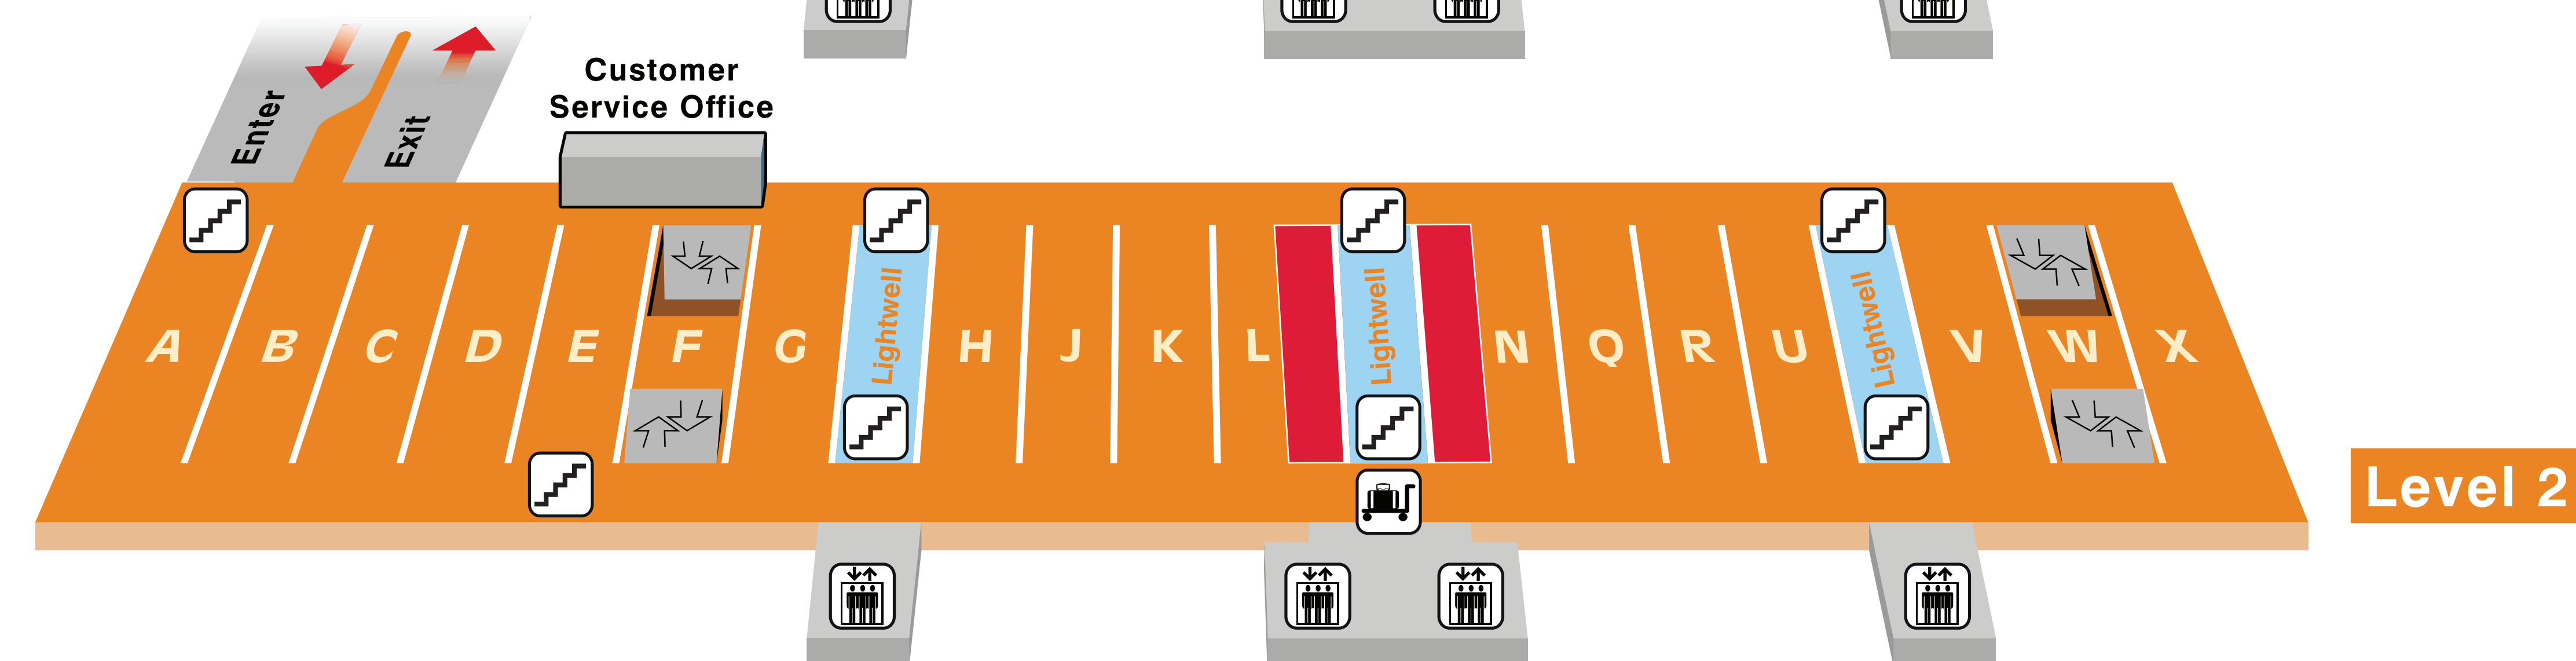

TO AIRPORT EXIT

## Daily Garage 1 Legend

- You are here
- Pay and Go
- Row
- Shuttle Bus Pick-up/Drop-off
- Stairwell
- Walkway to Terminal
- Elevator
- Luggage Cart Pick-up/Drop-off
- Dulles FlexPark PLUS
- Ramp

**Take your parking ticket with you.**  
**Pay for parking at Pay and Go machines.**