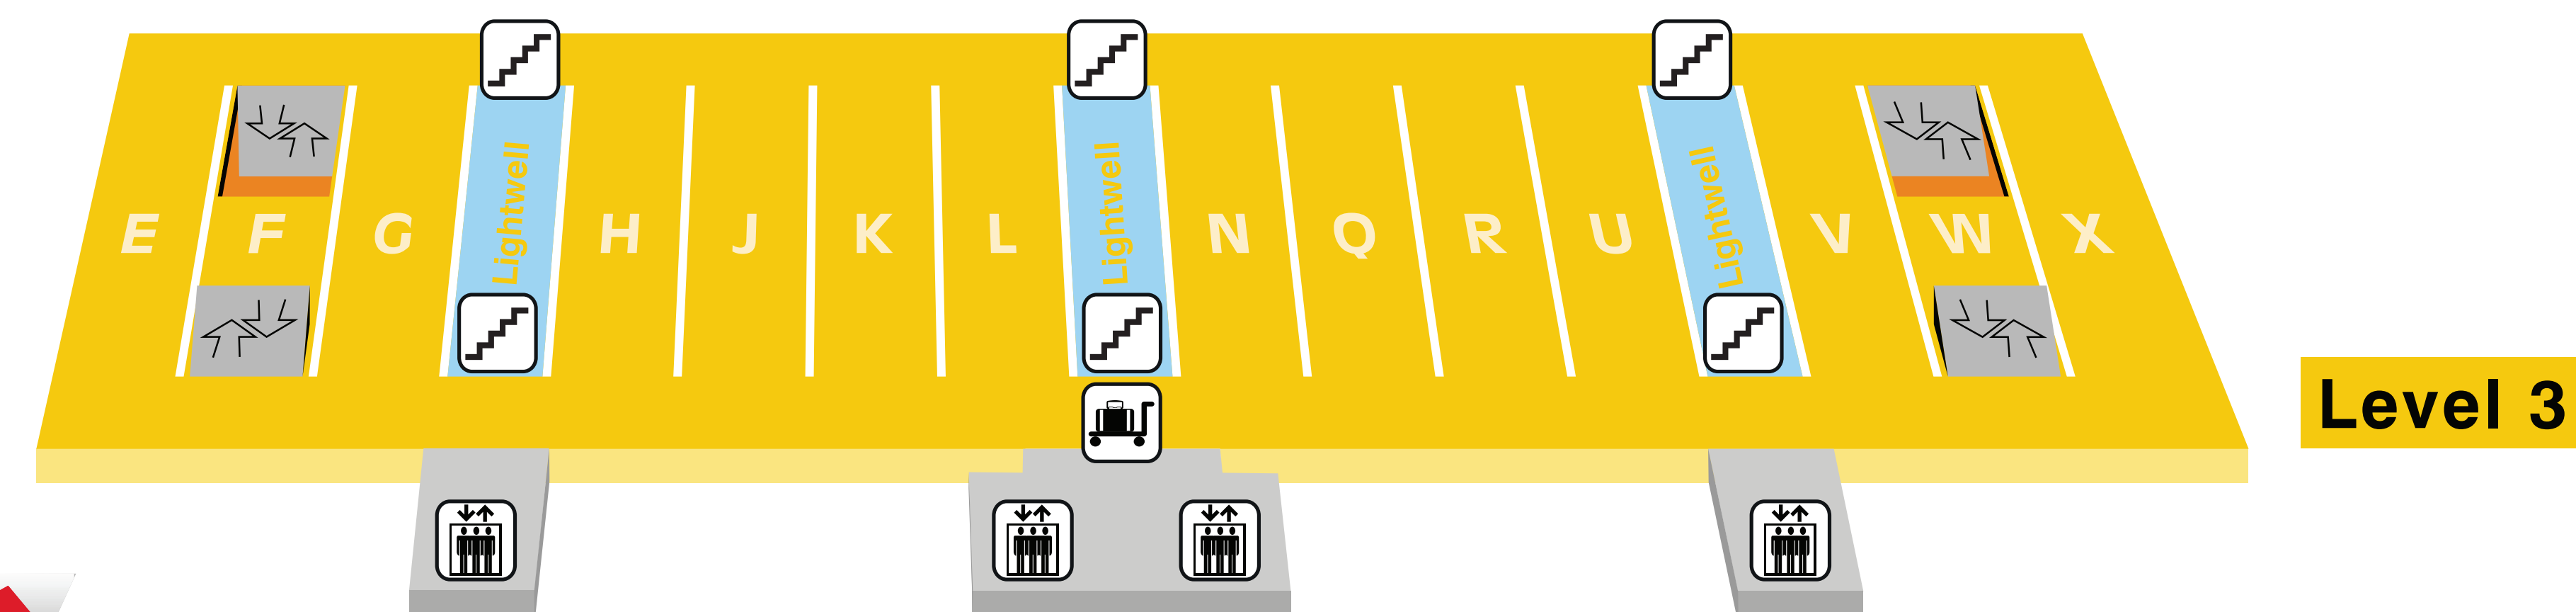

TO AIRPORT EXIT

## Daily Garage 1 Legend

- You are here
- Pay and Go
- Row
- Shuttle Bus Pick-up/Drop-off
- Stairwell
- Walkway to Terminal
- Elevator
- Luggage Cart Pick-up/Drop-off
- Dulles FlexPark PLUS
- Ramp

**Take your parking ticket with you.**  
**Pay for parking at Pay and Go machines.**