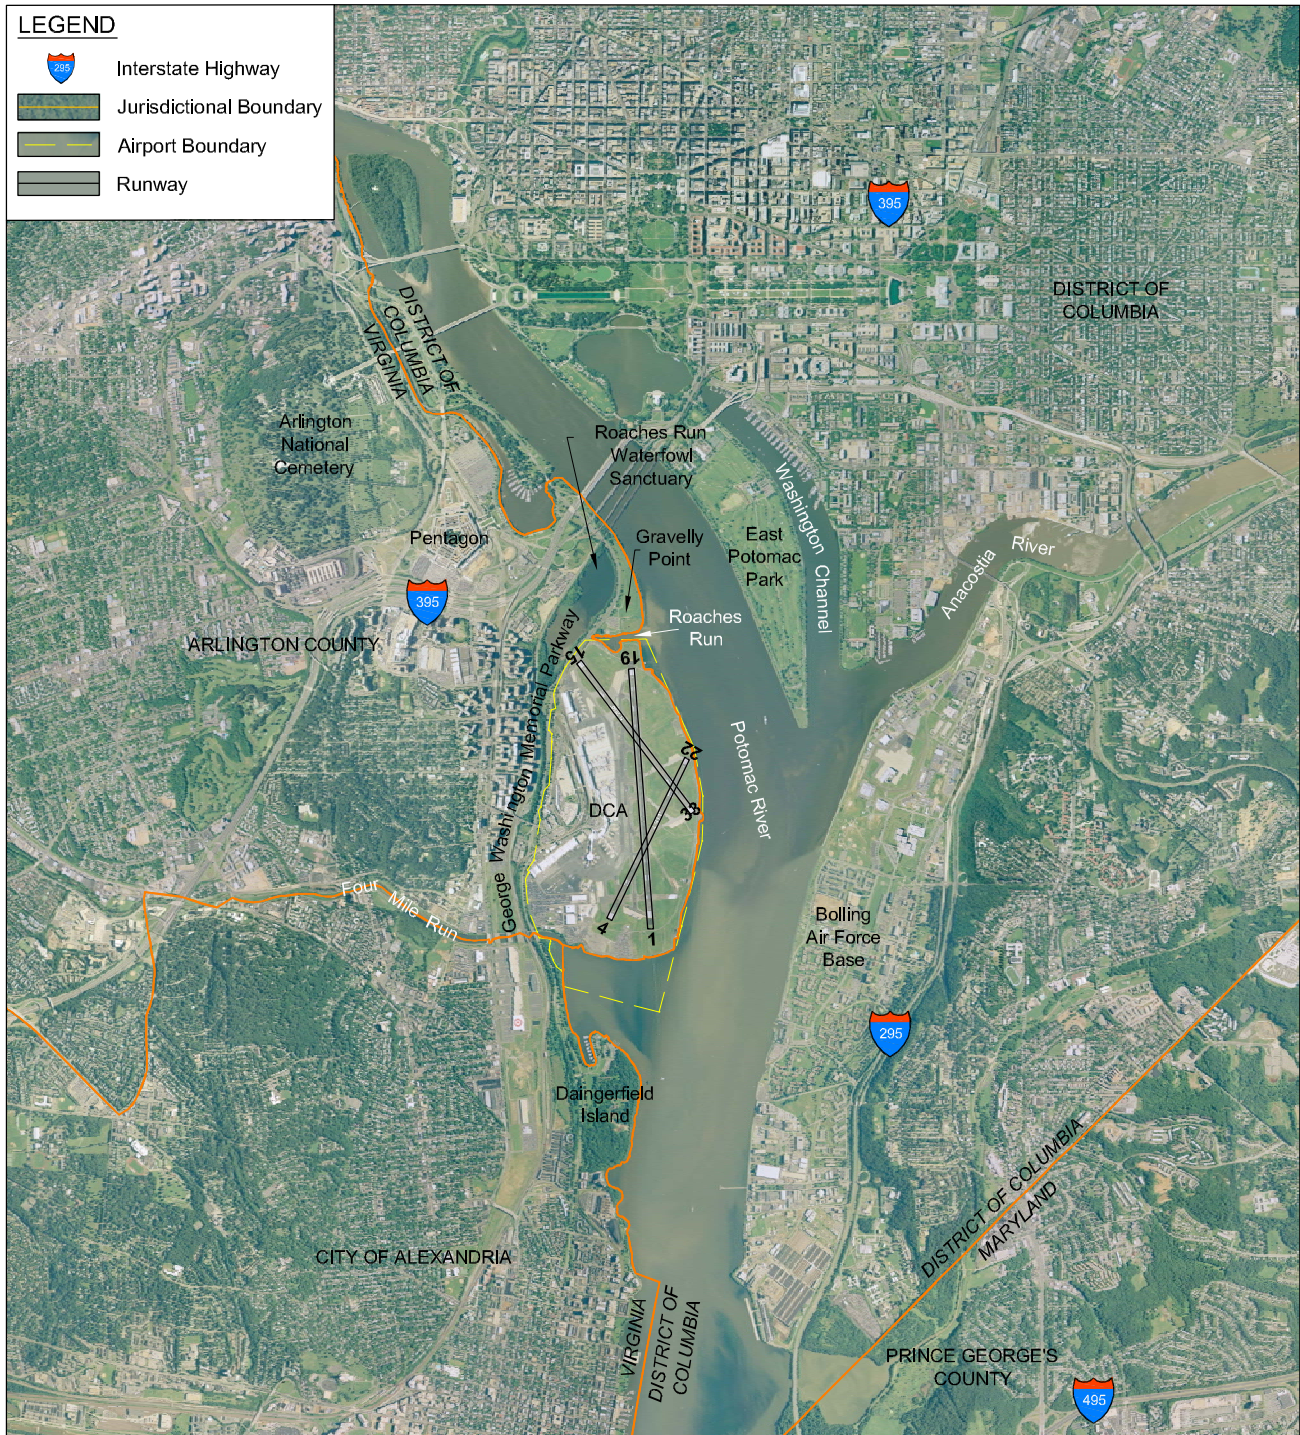

Ronald Reagan Washington National Airport

Sources: AirPhotoUSA, 2001 (Aerial); Ricondo & Associates, Inc., September 2008.  
 Prepared by: Ricondo & Associates, Inc., October 2008.

Exhibit IV-2

**Airport Environs**

DrawIng: Z:\MVA\AIDCA\RSA EAs\Task 1-RW 1-19\1.2 PDEA Number 1\AutoCAD Files\Exhibit IV-2 Airport Environs.dwg\_Layout: 8.5x11-P\_Jun 10, 2009, 1:59pm